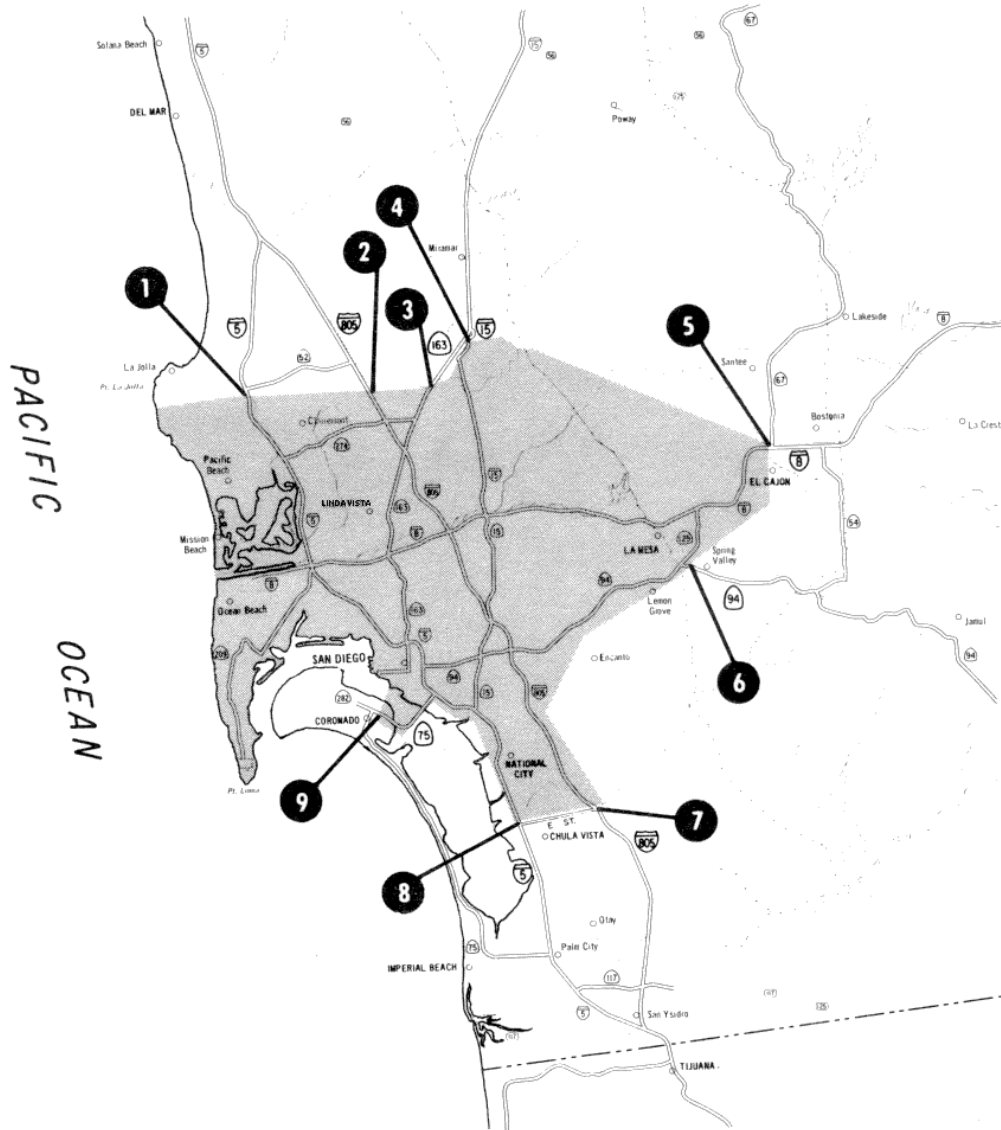

CURFEW MAP SAN DIEGO AREA

- ① RTE 5 AT RTE. 52
- ② RTE. 805 AT CLAIRMONT MESA BLVD.
- ③ RTE. 163 AT CLAIRMONT MESA BLVD.
- ④ RTE. 15 AT RTE. 163
- ⑤ RTE. 8 AT RTE. 67
- ⑥ RTE. 94 AT RTE. 125 AT SPRING ST.
- ⑦ RTE. 805 AT SOUTH BAY FREEWAY
- ⑧ RTE. 5 AT E ST. IN CHULA VISTA
- ⑨ RTE. 75 AT RTE. 282

**SAN DIEGO
AND VICINITY**
NO
MOVEMENT BETWEEN
7-9 A.M. & 4-6 P.M.
WITHIN SHADED AREA